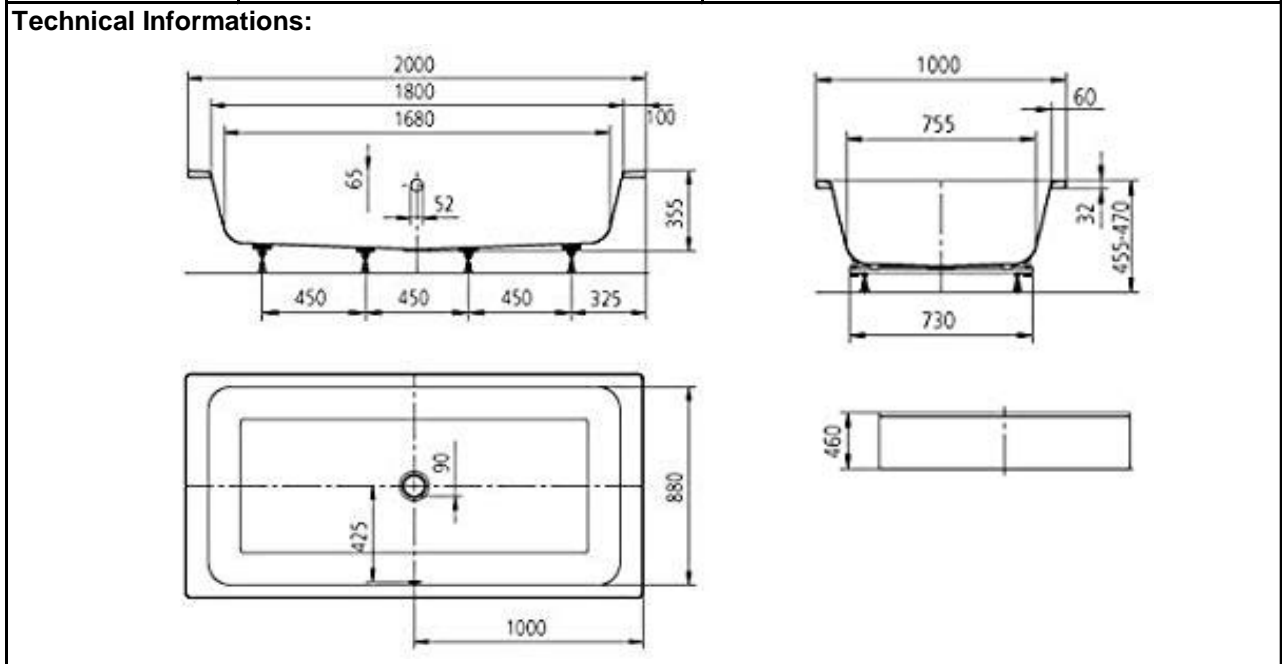

SPECIFICATION SHEET

BRAND:	KALDEWEI	Product Photo: 
ORIGIN:	Germany	
SERIES:	BASSINO	
PRODUCT DESCRIPTION:	144-7 Bassino Free-standing tub 3.5mm steel enamel with pillow water volume: 240 L	
MODEL No.	2540 4805 3001	
FINISH/COLOUR:	Alpine white	
DIMENSIONS:	2000 x 1000 x 355mm	
OPTIONAL MATCHING PARTS:	4071 waste & overflow shelf	